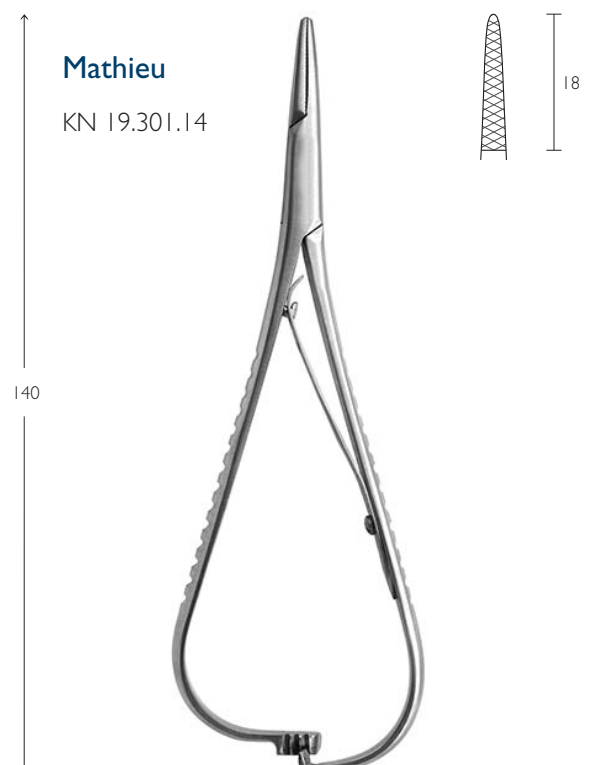

Porta aghi

Strumentario

Koine

Needle holders

Nadelhalter

Porta agujas