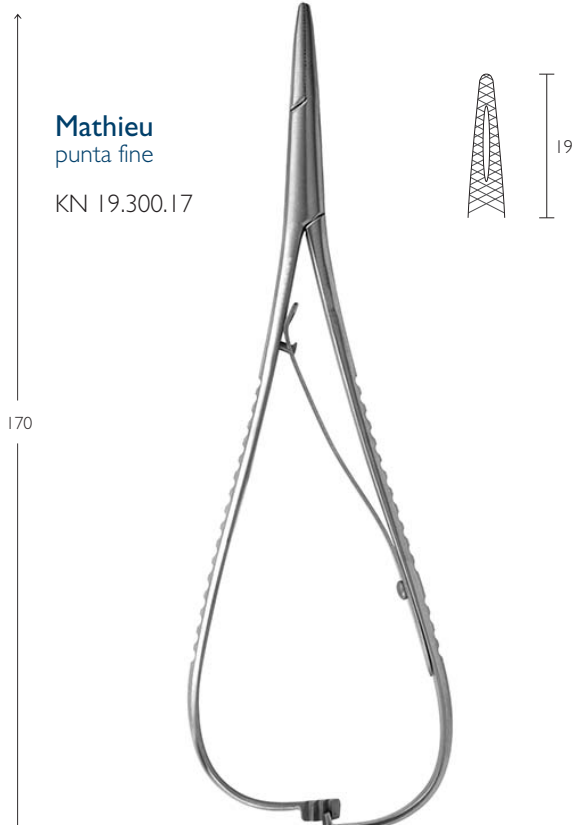

Porta aghi

Strumentario

Koine

Needle holders

Nadelhalter

Porta agujas