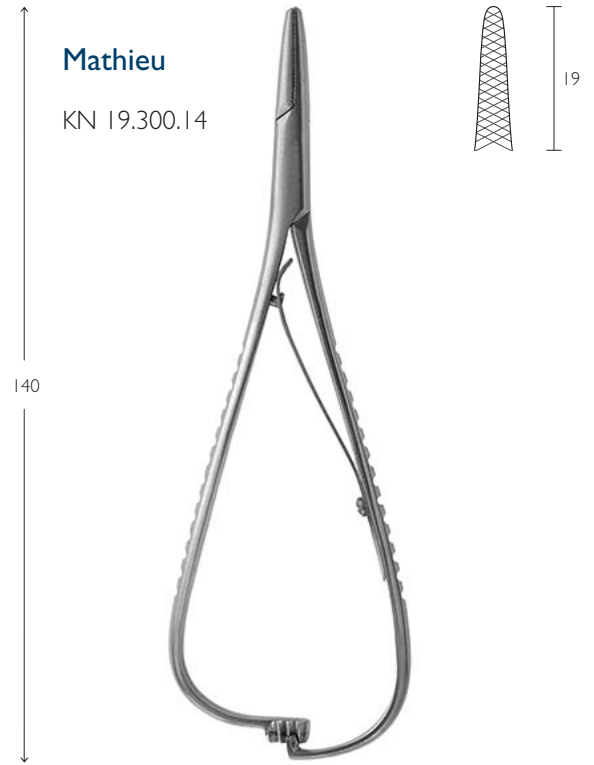

Porta aghi

Strumentario

Koine

Needle holders

Nadelhalter

Porta agujas